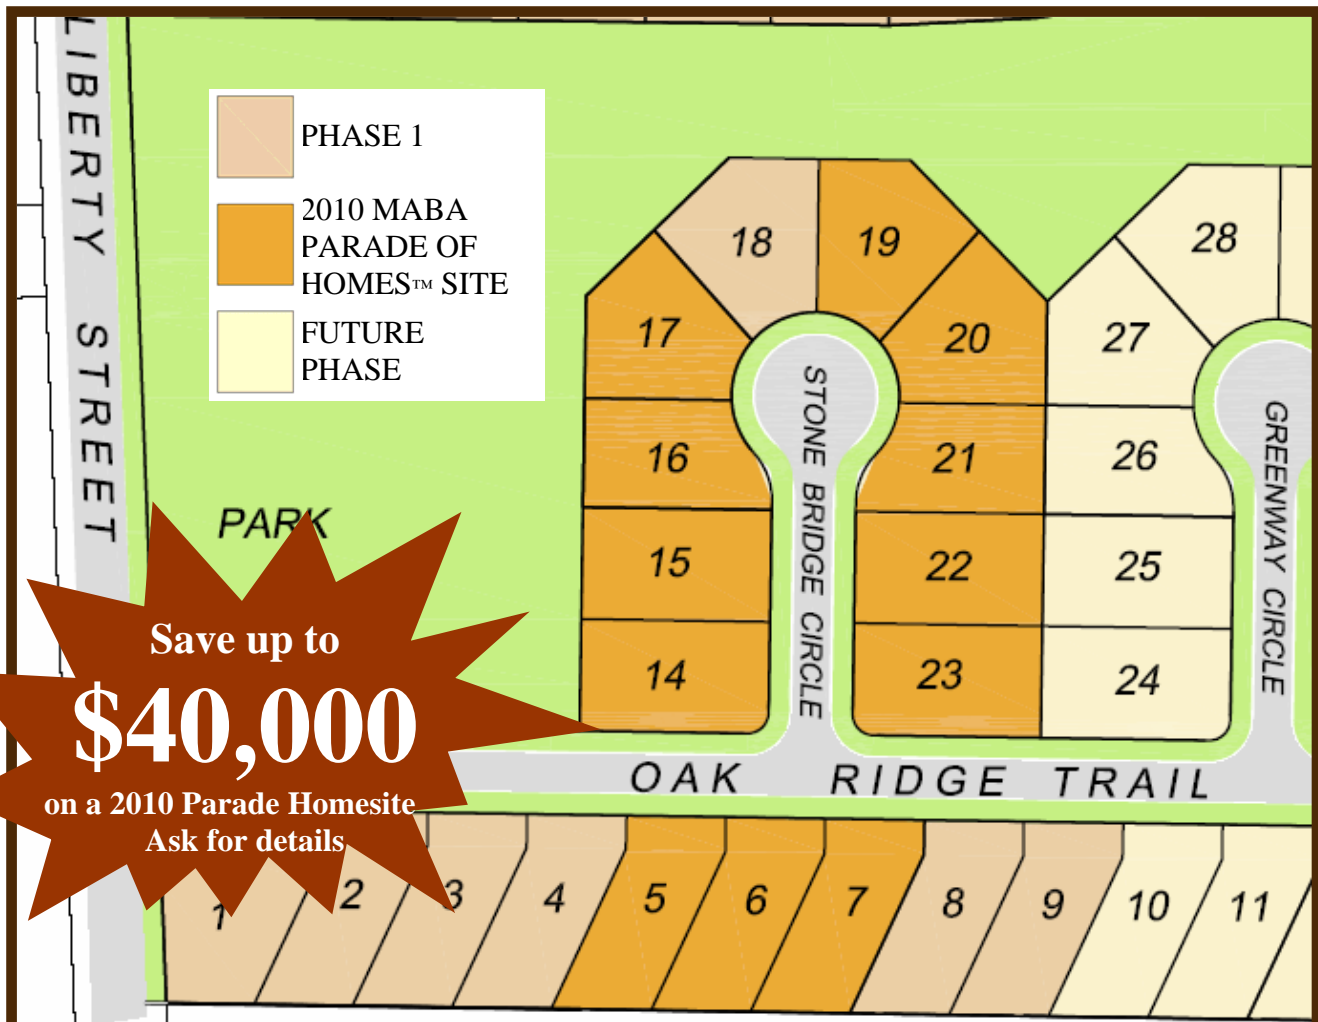

2010 MABA Parade of Homes™

www.dontierney.com

For information contact:
Don Tierney

PH 608-837-0102 CELL 608-575-6538

Savannah Parks

DEERFIELD WISCONSIN

Lot	Builder Company	Builder Name	Work Phone
16	RJH Builders, LLC	Ron Hommen	608-438-3360
17	Sanoy Roofing & Construction, LLC	Perry Sanoy	608-764-5656
19	Farnsworth Builders, Inc	Rick Farnsworth	608-575-3034
20	North Pointe Construction, Inc.	Mike Beiersdorff	608-846-2115
22	Schmitt Building & Design, Inc.	Justin Schmitt	608-764-8357