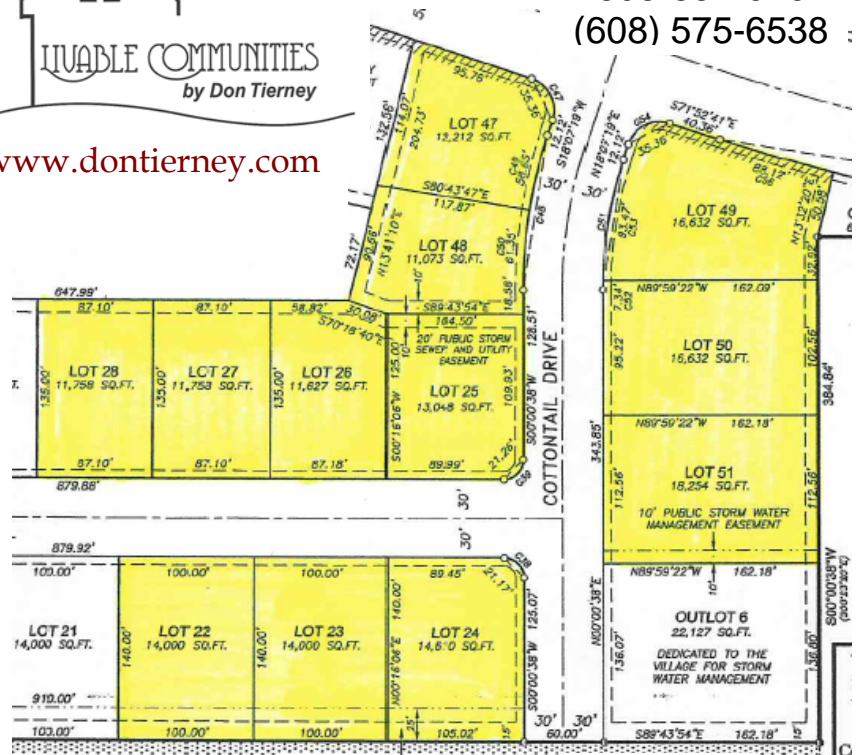

**Kristin Wilke
WI R.E. Professionals, LLC
(608) 220-3528**